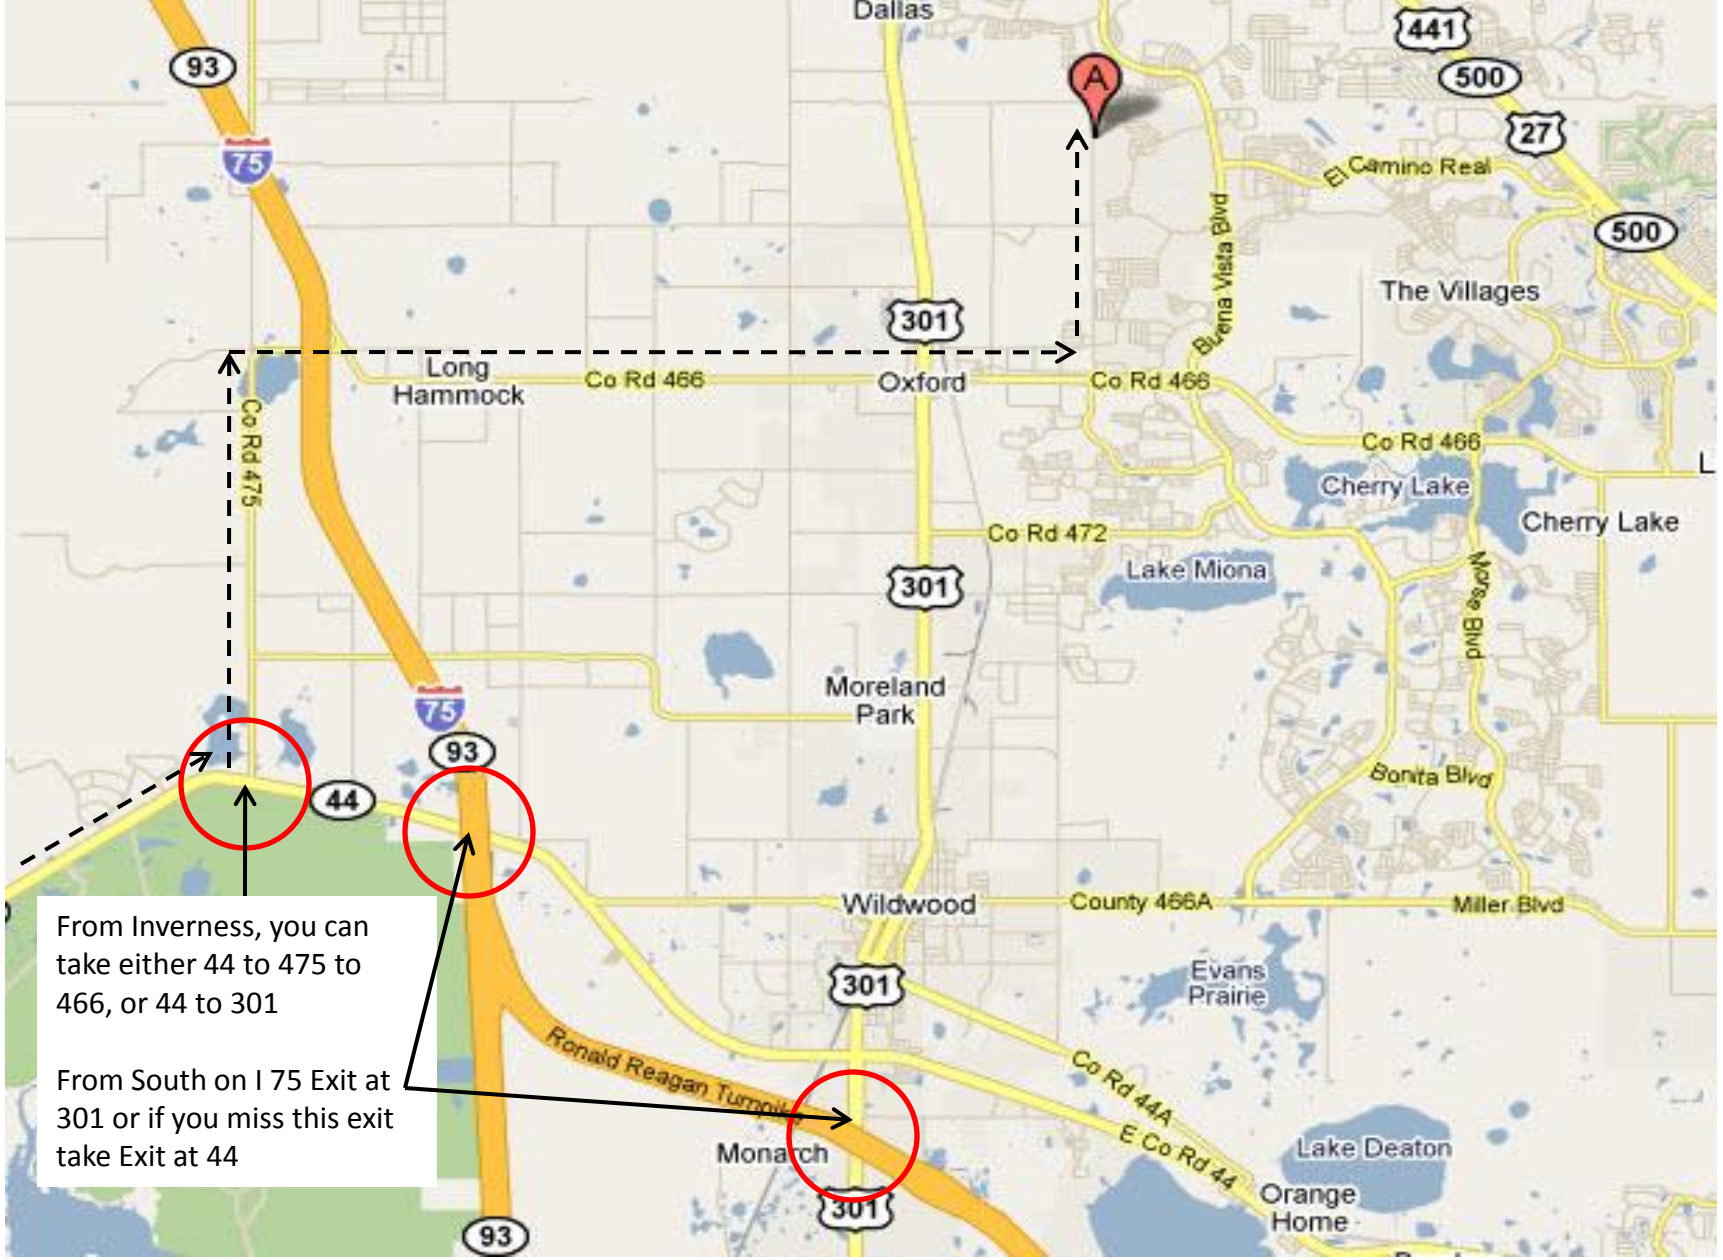

Temple Shalom 13563 County Road 101, Oxford, FL 34484 | Phone: 352-748-1800
High Altitude Map View of Temple Shalom Location Relative to Major Roads

Temple Shalom 13563 County Road 101, Oxford, FL 34484 | Phone: 352-748-1800
Closer View of Location of Temple Shalom between 466 and 102 Relative to 301 and 441

Temple Shalom 13563 County Road 101, Oxford, FL 34484 | Phone: 352-748-1800
Reference Map for Coming From North Or South Re: Location of Temple Shalom
Between Country Road 102 and 466

From Inverness, you can take either 44 to 475 to 466, or 44 to 301

From South on I 75 Exit at 301 or if you miss this exit take Exit at 44

Temple Shalom 13563 County Road 101, Oxford, FL 34484 | Phone: 352-748-1800
Reference Map for Coming From Inverness via 44 or Brooksville/Orlando/Tampa via I 75

Temple Shalom 13563 County Road 101, Oxford, FL 34484 | Phone: 352-748-1800
Reference Map for Coming From North Such As Gainesville, Exiting I75 at County Road 484